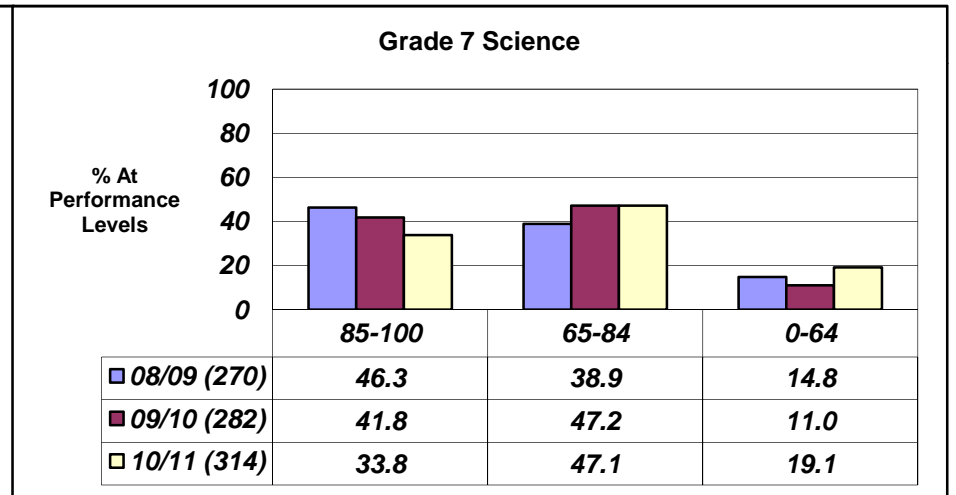

**William Paca Middle School
Grade 7 Quarter 3
3-Year Comparison**