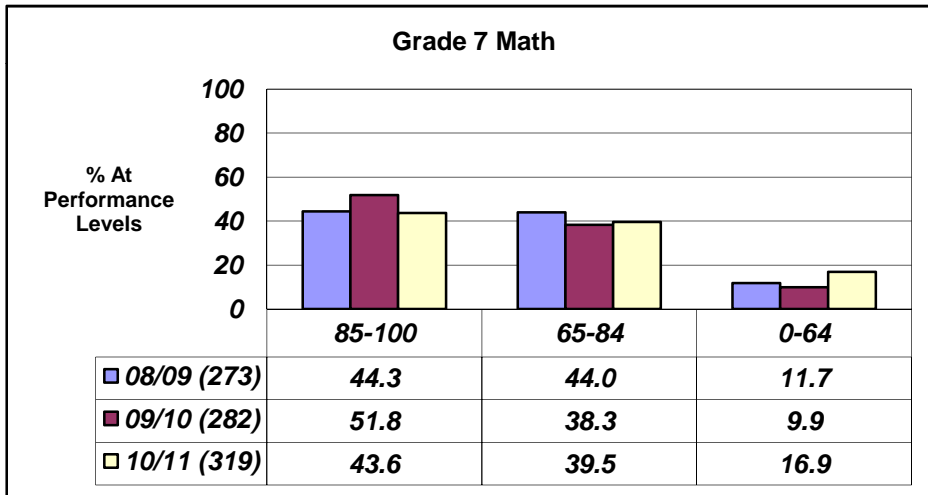

**William Paca Middle School
Grade 7 Quarter 3
3-Year Comparison**