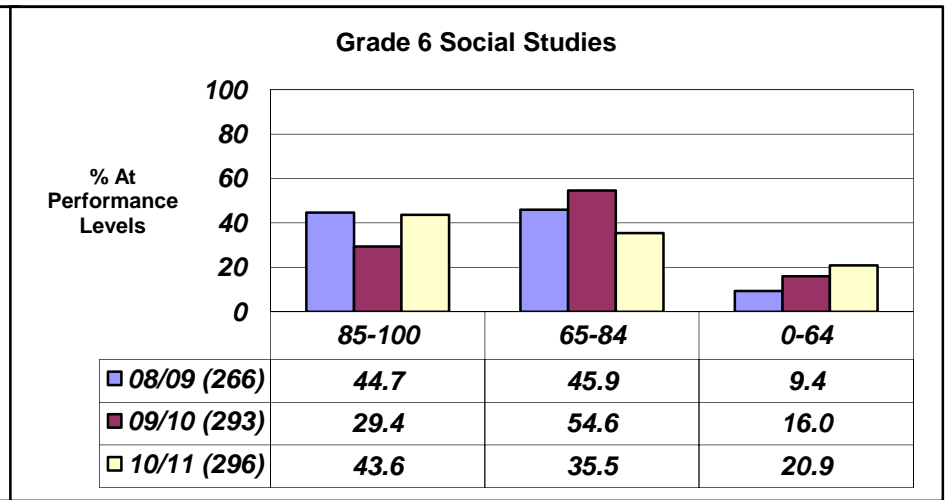

**William Paca Middle School
Grade 6 Quarter 3
3-Year Comparison**