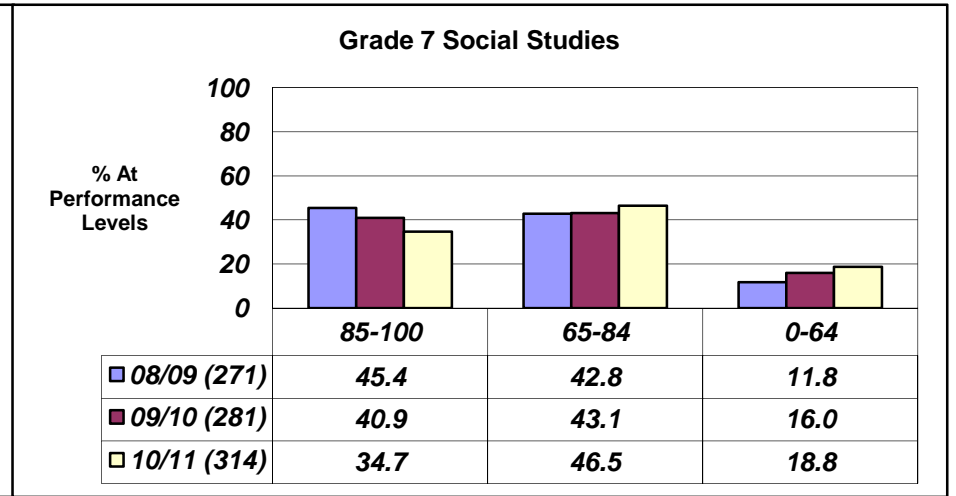

**William Paca Middle School
Grade 7 Quarter 3
3-Year Comparison**