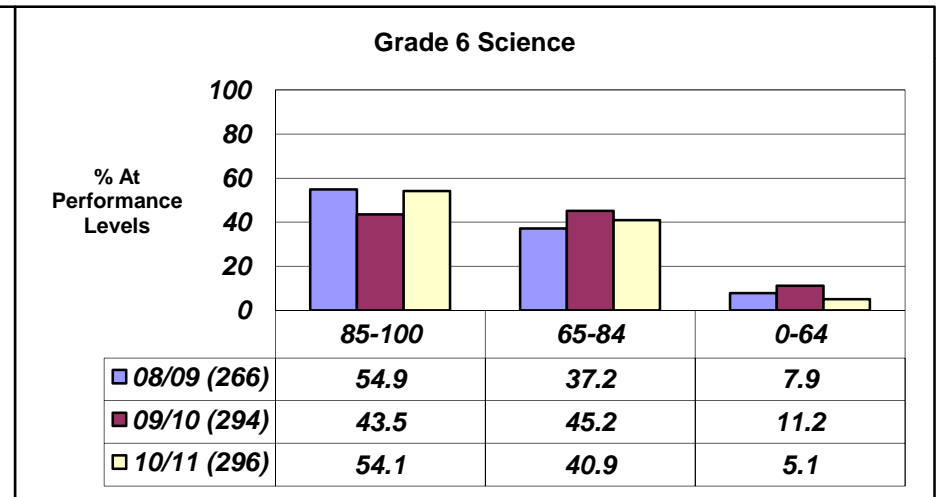

**William Paca Middle School
Grade 6 Quarter 3
3-Year Comparison**