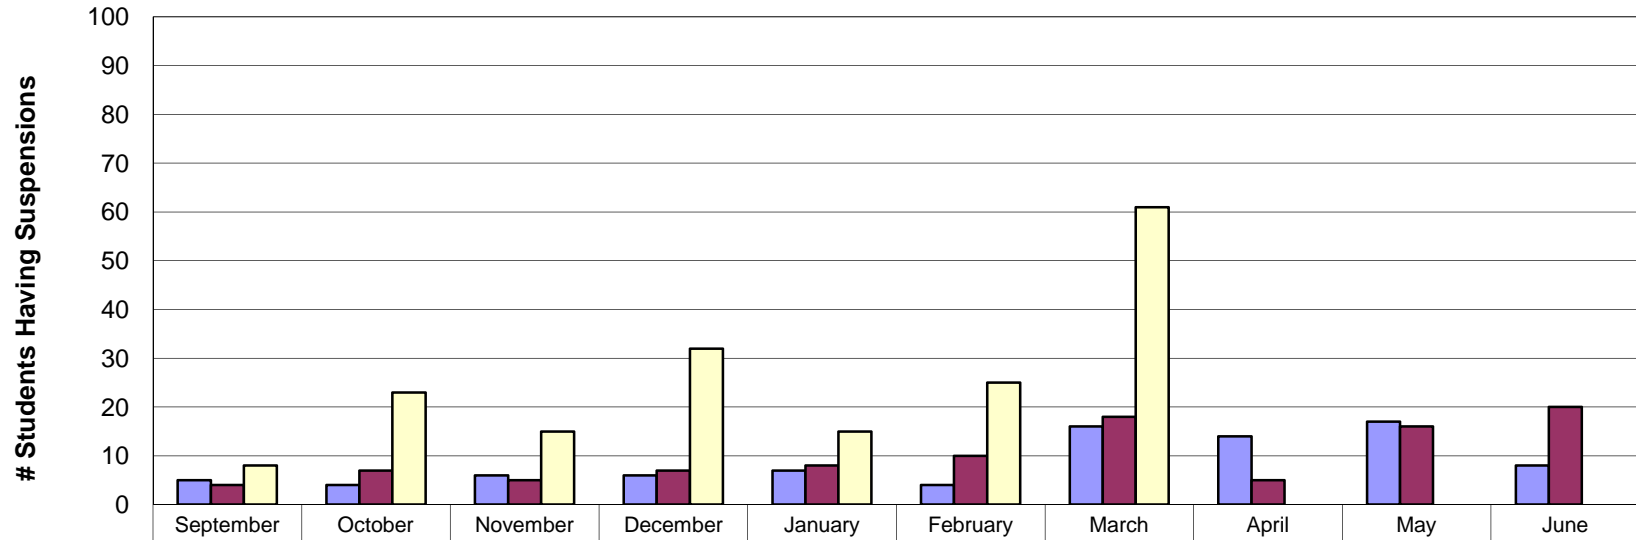

William Paca Middle School
Year to Date
Out-of-School Suspensions

Monthly Out-of-School Suspensions

	September	October	November	December	January	February	March	April	May	June
■ EndYear_2009	5	4	6	6	7	4	16	14	17	8
■ EndYear_2010	4	7	5	7	8	10	18	5	16	20
■ EndYear_2011	8	23	15	32	15	25	61			

Months