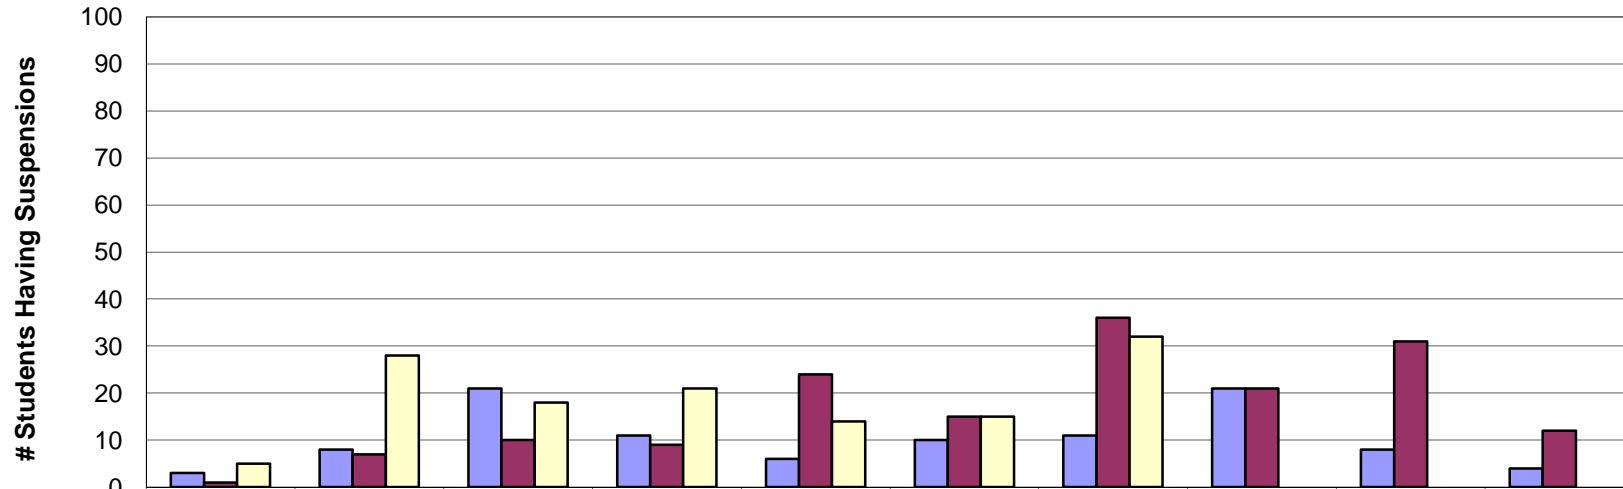

**William Paca Middle School
Year to Date
In-School Suspensions**

Monthly In-School Suspensions

	September	October	November	December	January	February	March	April	May	June
■ EndYear_2009	3	8	21	11	6	10	11	21	8	4
■ EndYear_2010	1	7	10	9	24	15	36	21	31	12
□ EndYear_2011	5	28	18	21	14	15	32			