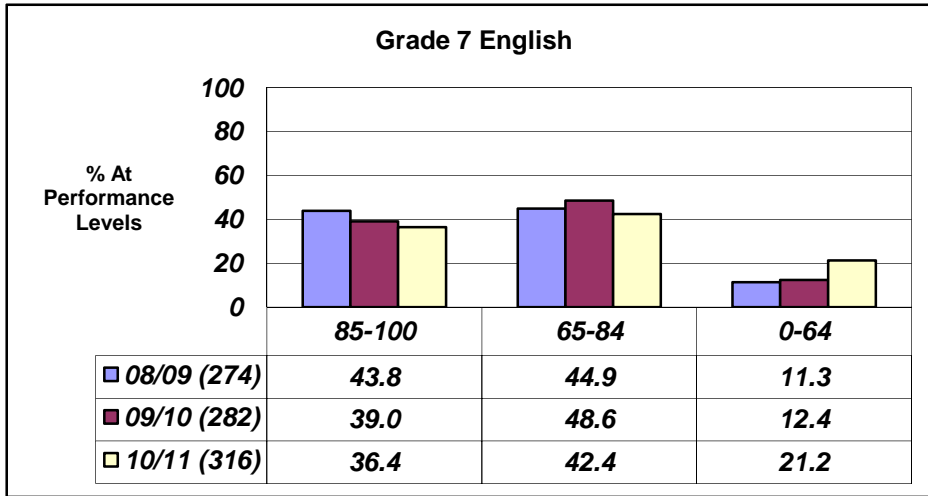

**William Paca Middle School
Grade 7 Quarter 3
3-Year Comparison**