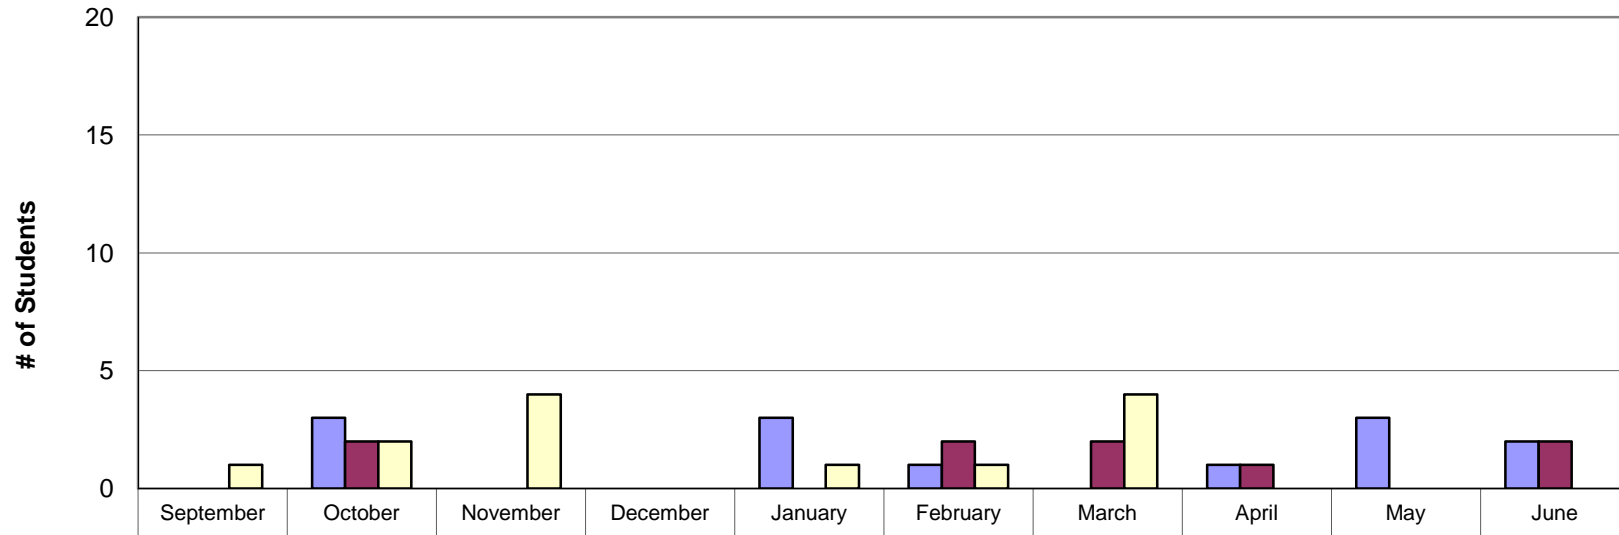

William Paca Middle School
Year to Date
Superintendent's Hearings

Superintendent's Hearings

	September	October	November	December	January	February	March	April	May	June
EndYear_2009	0	3	0	0	3	1	0	1	3	2
EndYear_2010	0	2	0	0	0	2	2	1	0	2
EndYear_2011	1	2	4	0	1	1	4			

Months