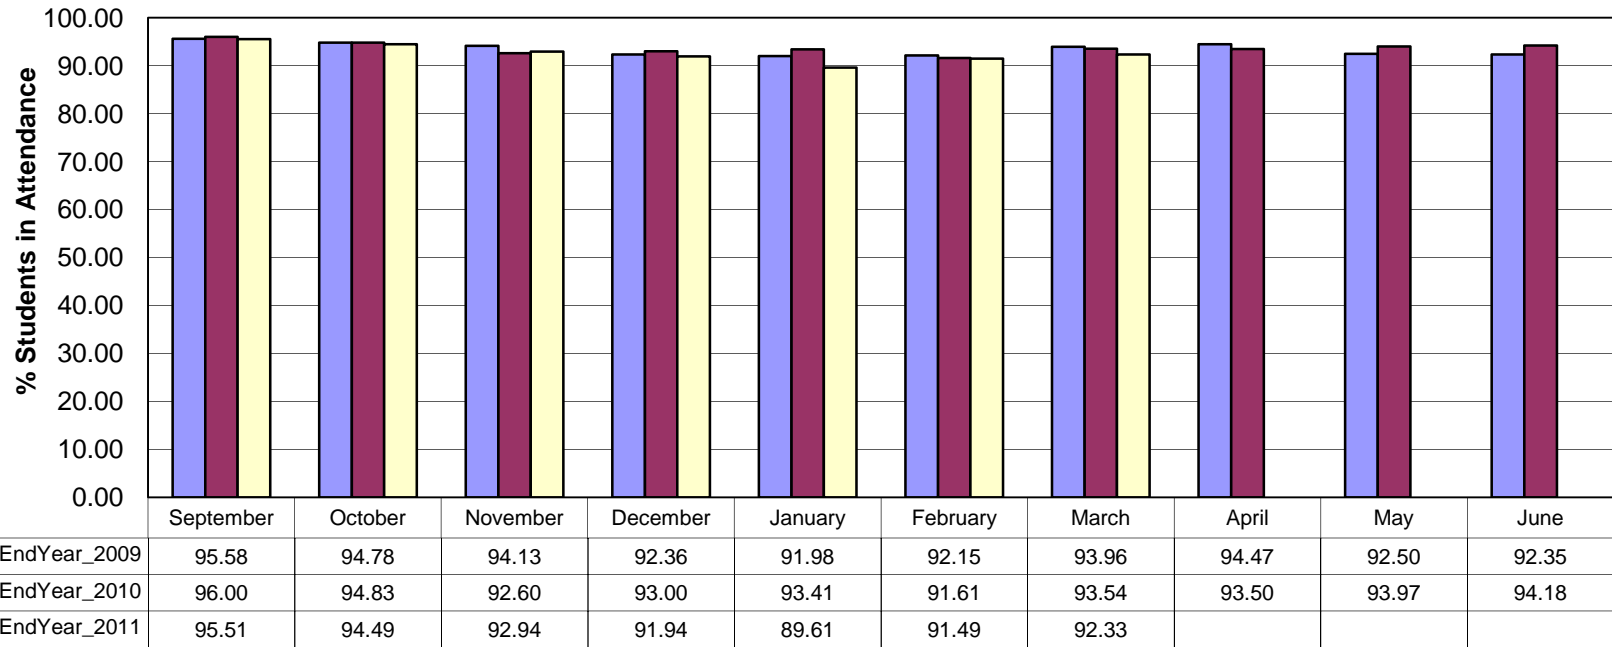

PACA FOCUS

10 -11 Dashboard
Term 3

This Version's Spotlight
Data

Quarter 3 Grades

ThinkLink

William Paca Middle School
Year to Date
Average Attendance

Average Daily Attendance by Month

Months