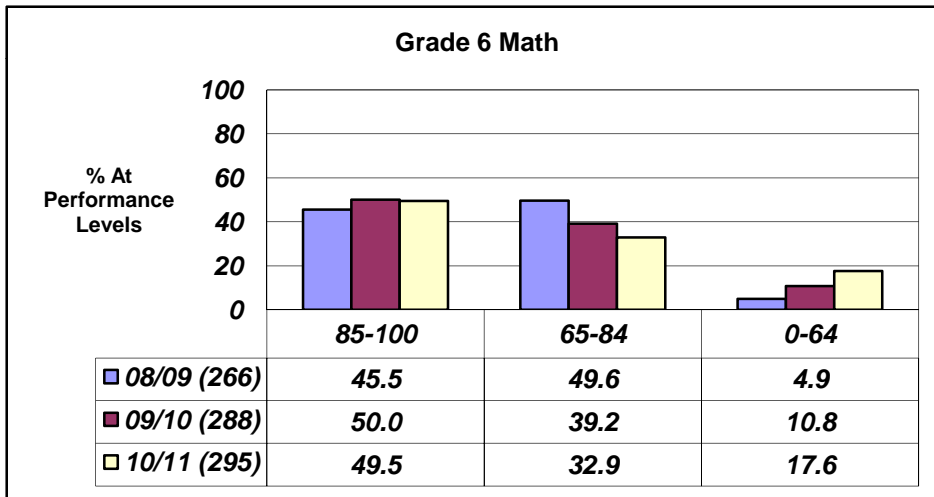

**William Paca Middle School
Grade 6 Quarter 3
3-Year Comparison**