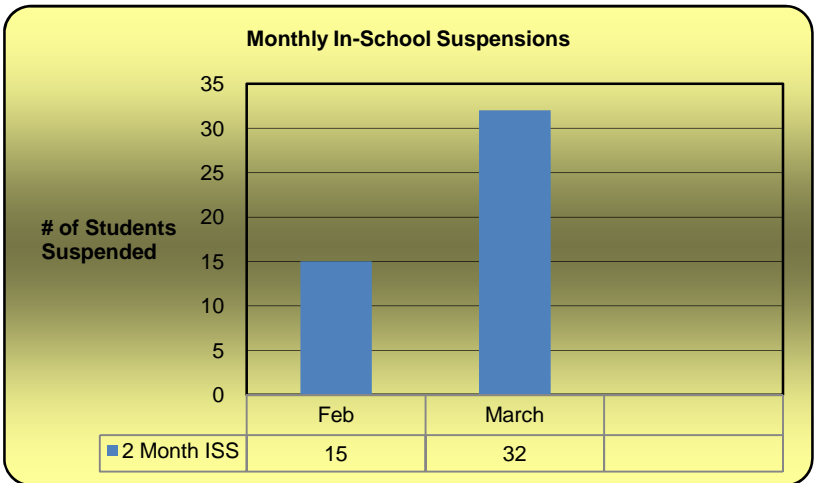

PACA FOCUS

10 -11 Dashboard
Term 3

This Version's Spotlight
Data

Quarter 3 Grades

ThinkLink

William Paca Middle School
Year to Date
Average Attendance

Average Daily Attendance by Month

Months

**William Paca Middle School
Year to Date
In-School Suspensions**

Monthly In-School Suspensions

	September	October	November	December	January	February	March	April	May	June
■ EndYear_2009	3	8	21	11	6	10	11	21	8	4
■ EndYear_2010	1	7	10	9	24	15	36	21	31	12
□ EndYear_2011	5	28	18	21	14	15	32			